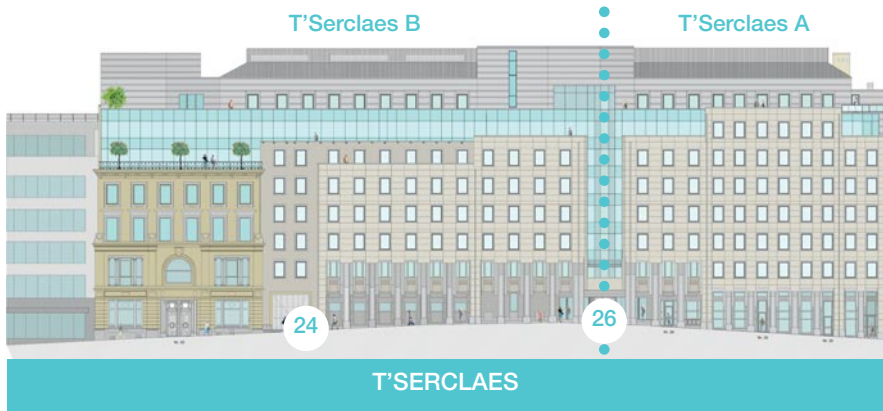

KU LEUVEN

CAMPUS BRUSSEL

Grondplan - Map

Hermes gebouw: leslokalen

- Verdieping 0 ► Sandwichbar
- Verdieping 1 t.e.m. 8 ► Leslokalen

LOKAALAANDUIDINGEN

Hermes building: classrooms

- Floor 0 ► Sandwichbar
- Floors 1 till 8 ► Classrooms

CLASSROOMNUMBERS

T'Serclaes gebouw: hoofdingang, studentendiensten, faculteiten

Verdieping -1	▶ B	Studentenrestaurant
Gelijkvloers	▶ C	Cursusdienst
	▶ C	Bibliotheek
Verdieping 1	▶ A	Studentenvoorzieningen & studentenbegeleiding
	▶ B	Studentenadministratie
Verdieping 3	▶ A	Dienst Informatica (ICTO & helpdesk)
Verdieping 4	▶ A	Faculteit Rechtsgeleerdheid
	▶ B	Faculteit Letteren
Verdieping 5 & 6	▶	Faculteit Economie en Bedrijfswetenschappen

T'Serclaes building: main entrance, student services, faculties

Floor -1	▶	Student Restaurant
Ground floor	▶ C	Course Service
	▶ C	Library
Floor 1	▶ A	Student Services & Guidance
	▶ B	Student Administration Office
Floor 3	▶ A	ICTS Service (ICTO & Helpdesk)
Floor 4	▶ A	Faculty of Law
	▶ B	Faculty of Arts
Floor 5 & 6	▶	Faculty of Economics and Business

KU LEUVEN
CAMPUS BRUSSEL
T'Serclaes, Warmoesberg 26
1000 BRUSSEL