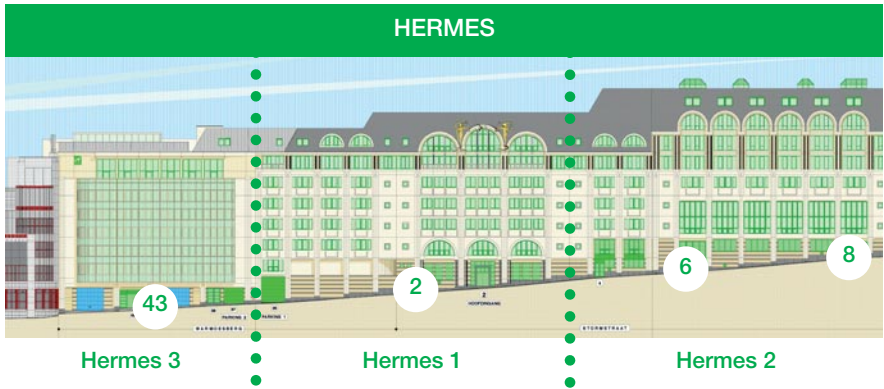

KU LEUVEN

CAMPUS BRUSSEL

Grondplan - Map

Hermes gebouw: leslokalen

- Verdieping 0 ► Sandwichbar
- Verdieping 1 t.e.m. 8 ► Leslokalen

LOKAALAANDUIDINGEN

Hermes building: classrooms

- Floor 0 ► Sandwichbar
- Floors 1 till 8 ► Classrooms

CLASSROOMNUMBERS

T'Serclaes gebouw: hoofdingang, studentendiensten, faculteiten

Verdieping -1	▶ B	Studentenrestaurant
Gelijkvloers	▶ C	Cursusdienst
	▶ C	Bibliotheek
Verdieping 1	▶ A	Studentenvoorzieningen & studentenbegeleiding
	▶ B	Studentenadministratie
Verdieping 3	▶ A	Dienst Informatica (ICTO & helpdesk)
Verdieping 4	▶ A	Faculteit Rechtsgeleerdheid
	▶ B	Faculteit Letteren
Verdieping 5 & 6	▶	Faculteit Economie en Bedrijfswetenschappen

T'Serclaes building: main entrance, student services, faculties

Floor -1	▶	Student Restaurant
Ground floor	▶ C	Course Service
	▶ C	Library
Floor 1	▶ A	Student Services & Guidance
	▶ B	Student Administration Office
Floor 3	▶ A	ICTS Service (ICTO & Helpdesk)
Floor 4	▶ A	Faculty of Law
	▶ B	Faculty of Arts
Floor 5 & 6	▶	Faculty of Economics and Business